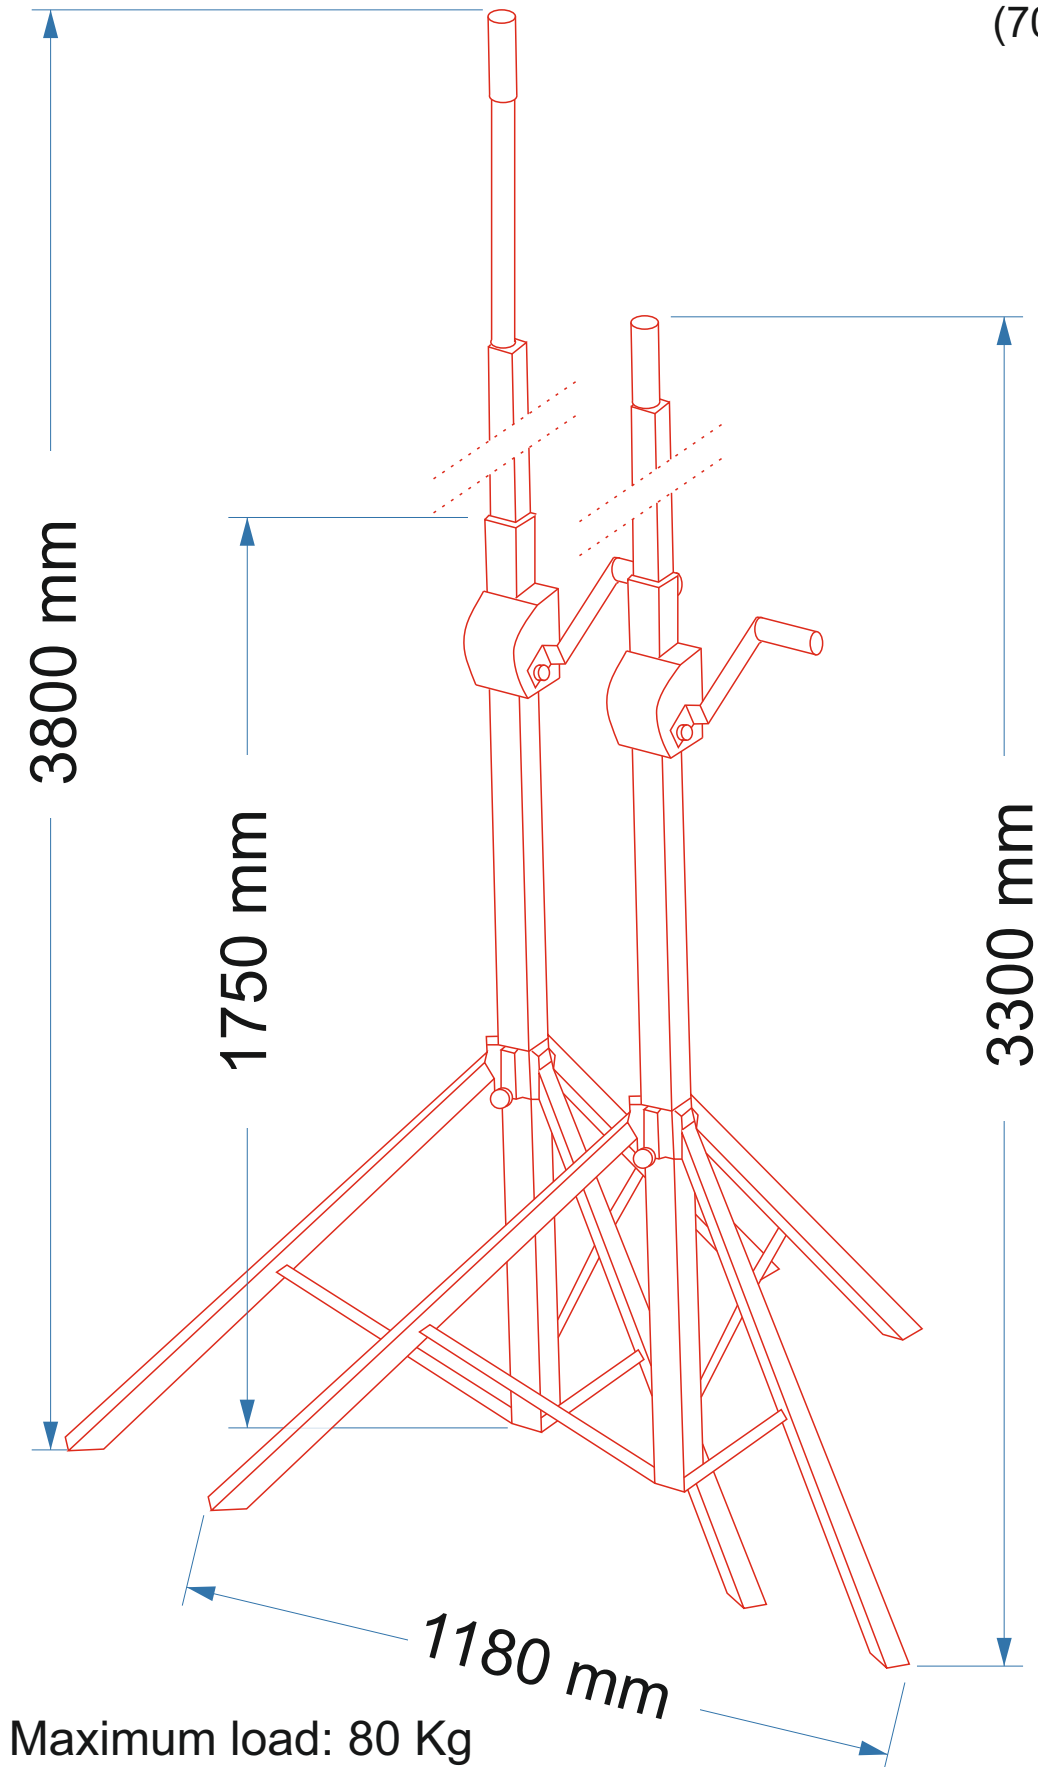

# BASIC 3800 WIND-UP STAND

(70831)

Maximum load: 80 Kg