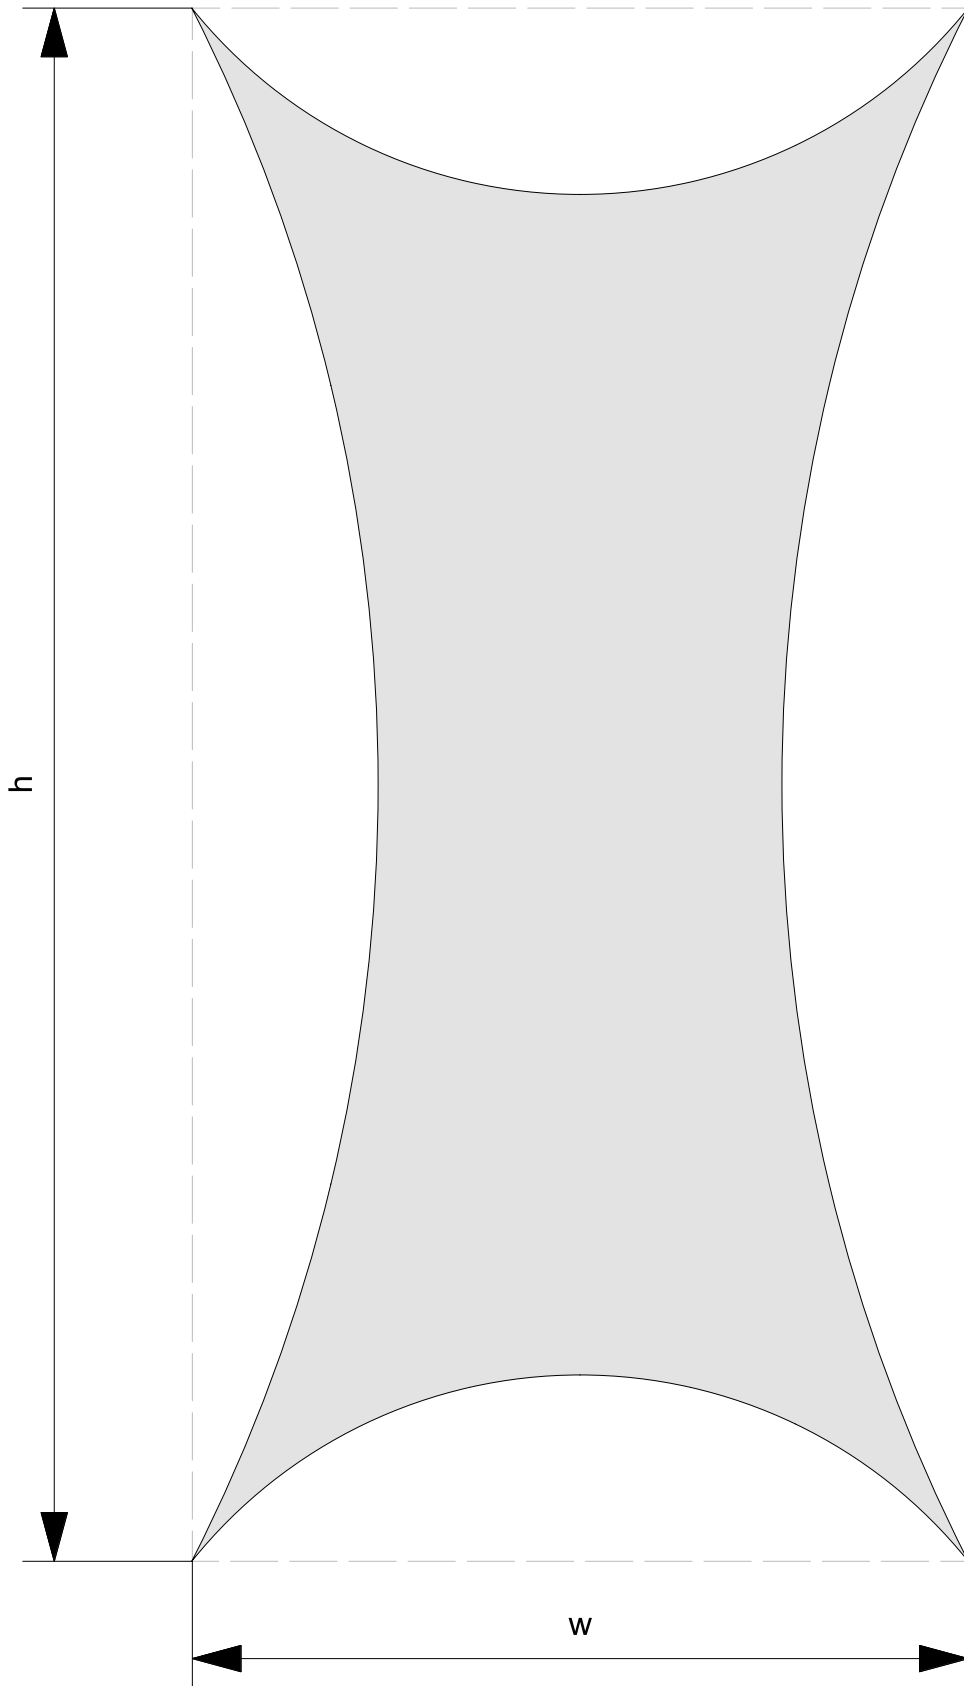

# Stretch Shape Square

Size 1: 500(h) x 250(w) cm

Size 2: 250(h) x 125(w) cm