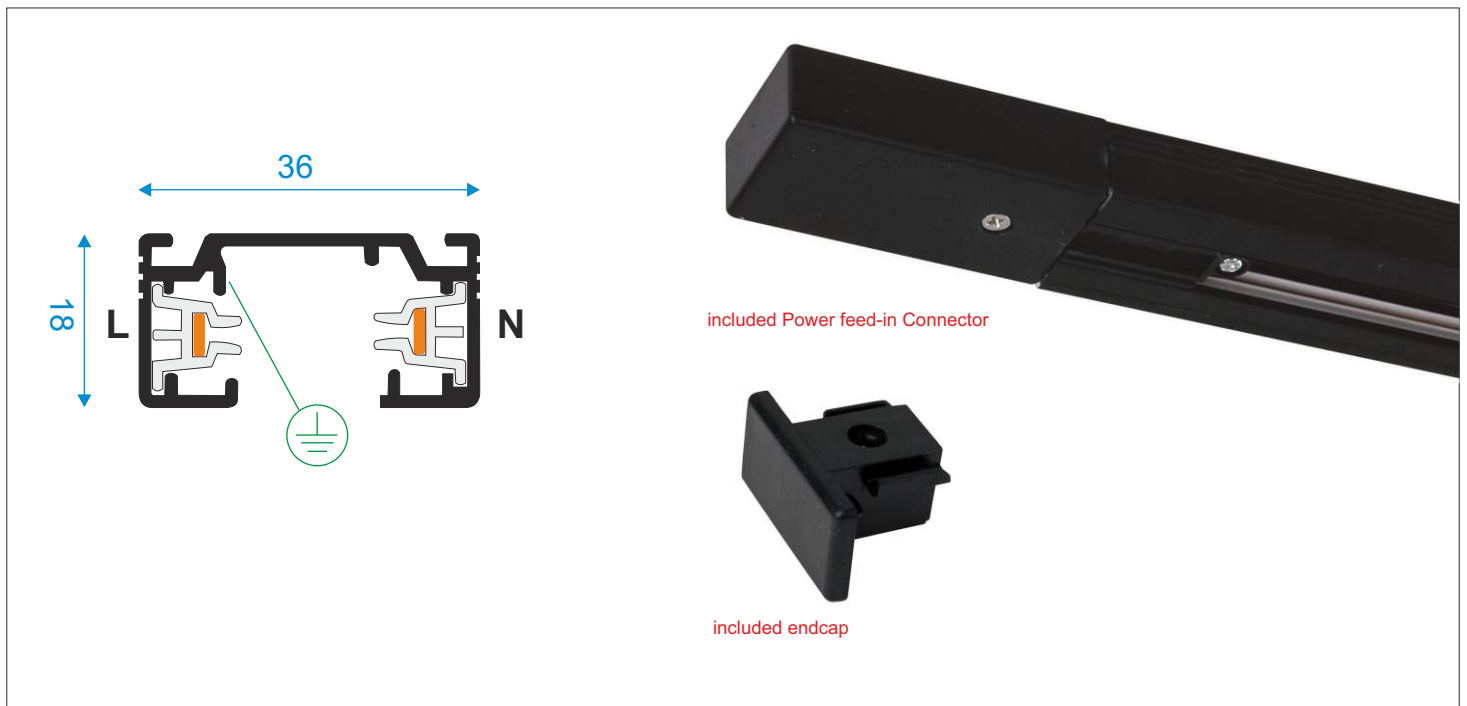

1-Phase Track Black

Ordernr: A0312001

Included Power feed-in Connector & Endcap

Housing: Aluminum

Colour: Black powdercoated (RAL 9004)

Weight: 0.61 Kg/mtr

Dimensions: 2000 x 36 x 18 mm

Operating Power: 220V-240V AC

Max. Load: 16A

Classification: IP-20 Class III

Track lights