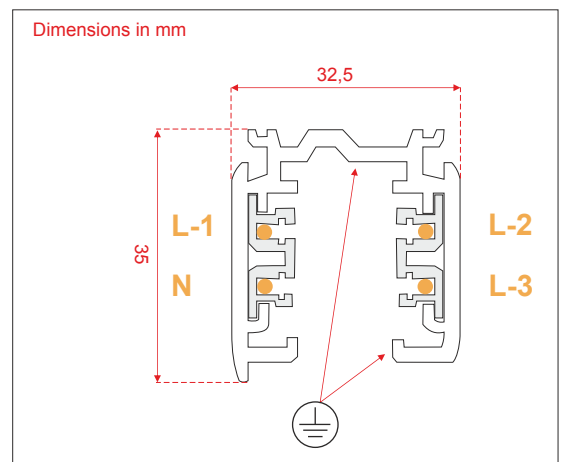

3-Phase Surface Track 1000mm

White (RAL9003)

Ordernr: A0331002

Housing: Aluminium

Colour: white powder-coated (RAL 9003)

Weight: 0.85 Kg

Dimensions track: 1000 x 32.5 x 35 mm

Operating Power: 220-250V AC max 16A

Classification: IP-20

Available accessories:

<p>A0310002 Bending Tool for 3-ph. Track</p>	<p>A0333102 3-Phase Adapter White (RAL9003) Operating Power: 220-240V AC max. 6A IP-rate: IP-20</p>	<p>A0333202 3-Phase left feed-in connector White (RAL9003) Operating Power: 220-240V AC max. 16A IP-rate: IP-20</p>	<p>A0333212 3-Phase right feed-in connector White (RAL9003) Operating Power: 220-240V AC max. 16A IP-rate: IP-20</p>
<p>A0333402 3-Phase straight inner connector White (RAL9003) Operating Power: 220-240V AC max. 16A IP-rate: IP-20</p>	<p>A0333502 3-Phase flexible corner connector White (RAL9003) Operating Power: 220-240V AC max. 16A IP-rate: IP-20</p>	<p>A0333702 3-Phase left T-connector + power entry White (RAL9003) Oper. Power: 220-240V AC max. 16A IP-rate: IP-20</p>	<p>A0333712 3-Phase right T-connector + power entry White (RAL9003) Operat. Power: 220-240V AC max. 16A IP-rate: IP-20</p>
<p>A0333302 3-Phase endcap White (RAL9003) IP-20</p>	<p>A0333802 3-Phase Ceiling kit White (RAL9003)</p>	<p>A0333812 3-Phase Ceiling suspension kit incl. 1.5m steel wire white (RAL9003)</p>	<p>A0333822 3-Phase Ceiling suspension kit incl. 1.5m steel wire & Lead White (RAL9003)</p>