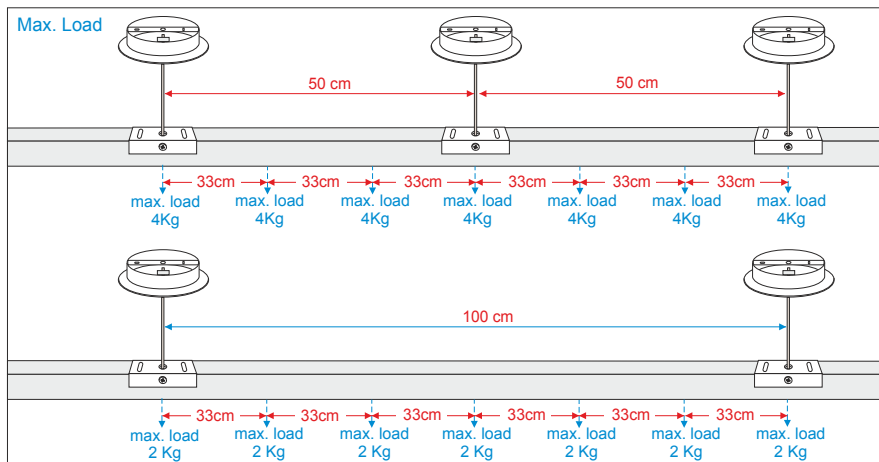

3-Phase Surface Track 1000mm

White (RAL9003)

Ordernr: A0331002

Housing: Aluminium

Colour: white powder-coated (RAL 9003)

Weight: 0.85 Kg

Dimensions track: 1000 x 32.5 x 35 mm

Operating Power: 220-250V AC max 16A

Classification: IP-20

Available accessories:

<p>A0310002 Bending Tool for 3-ph. Track</p>	<p>A0333102 3-Phase Adapter White (RAL9003) Operating Power: 220-240V AC max. 6A IP-rate: IP-20</p>	<p>A0333202 3-Phase left feed-in connector White (RAL9003) Operating Power: 220-240V AC max. 16A IP-rate: IP-20</p>	<p>A0333212 3-Phase right feed-in connector White (RAL9003) Operating Power: 220-240V AC max. 16A IP-rate: IP-20</p>
<p>A0333402 3-Phase straight inner connector White (RAL9003) Operating Power: 220-240V AC max. 16A IP-rate: IP-20</p>	<p>A0333502 3-Phase flexible corner connector White (RAL9003) Operating Power: 220-240V AC max. 16A IP-rate: IP-20</p>	<p>A0333702 3-Phase left T-connector + power entry White (RAL9003) Oper. Power: 220-240V AC max. 16A IP-rate: IP-20</p>	<p>A0333712 3-Phase right T-connector + power entry White (RAL9003) Operat. Power: 220-240V AC max. 16A IP-rate: IP-20</p>
<p>A0333302 3-Phase endcap White (RAL9003) IP-20</p>	<p>A0333802 3-Phase Ceiling kit White (RAL9003)</p>	<p>A0333812 3-Phase Ceiling suspension kit incl. 1.5m steel wire white (RAL9003)</p>	<p>A0333822 3-Phase Ceiling suspension kit incl. 1.5m steel wire & Lead White (RAL9003)</p>