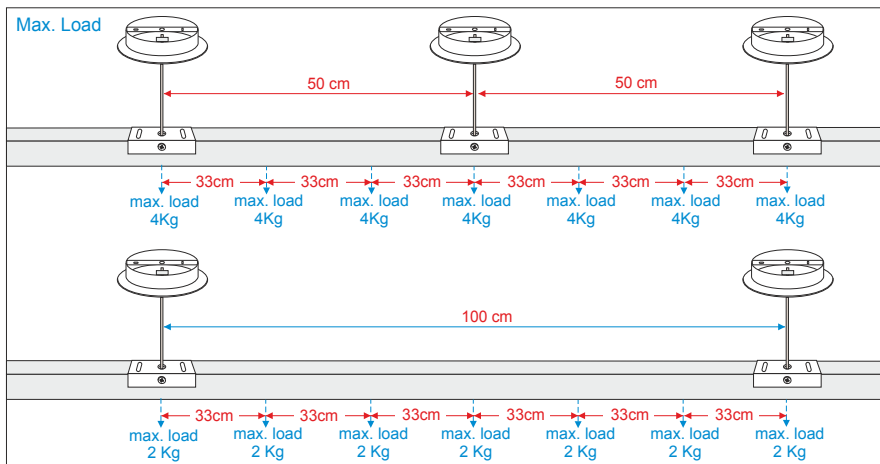

3-Phase Surface Track 2000mm

Silver-grey (RAL9006)

Ordernr: A0332003

Housing: Aluminium

Colour: silver-grey powder-coated (RAL 9003)

Weight: 1.7 Kg

Dimensions track: 2000 x 32.5 x 35 mm

Operating Power: 220-250V AC max 16A

Classification: IP-20

Available accessories:

<p>A0310002 Bending Tool for 3-ph. Track</p>	<p>A0333103 3-Phase Adapter Silver (RAL9006) Operating Power: 220-240V AC max. 6A IP-rate: IP-20</p>	<p>A0333203 3-Phase left feed-in connector Silver (RAL9006) Operating Power: 220-240V AC max. 16A IP-rate: IP-20</p>	<p>A0333213 3-Phase right feed-in connector Silver (RAL9006) Operating Power: 220-240V AC max. 16A IP-rate: IP-20</p>
<p>A0333403 3-Phase straight inner connector Silver (RAL9006) Operating Power: 220-240V AC max. 16A IP-rate: IP-20</p>	<p>A0333503 3-Phase flexible corner connector Silver (RAL9006) Operating Power: 220-240V AC max. 16A IP-rate: IP-20</p>	<p>A0333703 3-Phase left T-connector + power entry Silver (RAL9006) Oper. Power: 220-240V AC max. 16A IP-rate: IP-20</p>	<p>A0333713 3-Phase right T-connector + power entry Silver (RAL9006) Operat. Power: 220-240V AC max. 16A IP-rate: IP-20</p>
<p>A0333303 3-Phase endcap Silver (RAL9006) IP-20</p>	<p>A0333803 3-Phase Ceiling kit Silver (RAL9006)</p>	<p>A0333813 3-Phase Ceiling suspension kit incl. 1.5m steel wire Silver (RAL9006)</p>	<p>A0333823 3-Phase Ceiling suspension kit incl. 1.5m steel wire & Lead Silver (RAL9006)</p>