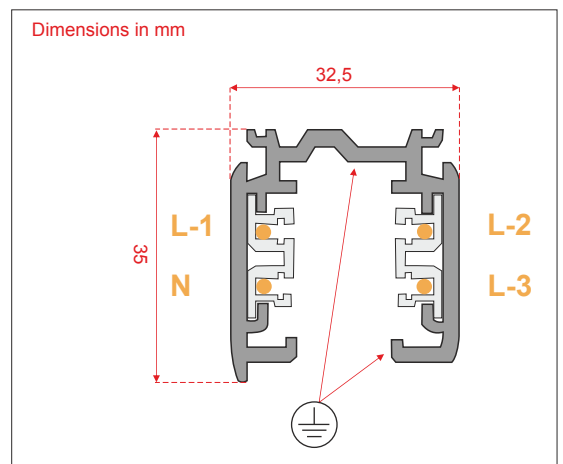

3-Phase Surface Track 2000mm

Silver-grey (RAL9006)

Ordernr: A0332003

Housing: Aluminium

Colour: silver-grey powder-coated (RAL 9003)

Weight: 1.7 Kg

Dimensions track: 2000 x 32.5 x 35 mm

Operating Power: 220-250V AC max 16A

Classification: IP-20

Available accessories:

<p>A0310002 Bending Tool for 3-ph. Track</p>	<p>A0333103 3-Phase Adapter Silver (RAL9006) Operating Power: 220-240V AC max. 6A IP-rate: IP-20</p>	<p>A0333203 3-Phase left feed-in connector Silver (RAL9006) Operating Power: 220-240V AC max. 16A IP-rate: IP-20</p>	<p>A0333213 3-Phase right feed-in connector Silver (RAL9006) Operating Power: 220-240V AC max. 16A IP-rate: IP-20</p>
<p>A0333403 3-Phase straight inner connector Silver (RAL9006) Operating Power: 220-240V AC max. 16A IP-rate: IP-20</p>	<p>A0333503 3-Phase flexible corner connector Silver (RAL9006) Operating Power: 220-240V AC max. 16A IP-rate: IP-20</p>	<p>A0333703 3-Phase left T-connector + power entry Silver (RAL9006) Oper. Power: 220-240V AC max. 16A IP-rate: IP-20</p>	<p>A0333713 3-Phase right T-connector + power entry Silver (RAL9006) Operat. Power: 220-240V AC max. 16A IP-rate: IP-20</p>
<p>A0333303 3-Phase endcap Silver (RAL9006) IP-20</p>	<p>A0333803 3-Phase Ceiling kit Silver (RAL9006)</p>	<p>A0333813 3-Phase Ceiling suspension kit incl. 1.5m steel wire Silver (RAL9006)</p>	<p>A0333823 3-Phase Ceiling suspension kit incl. 1.5m steel wire & Lead Silver (RAL9006)</p>