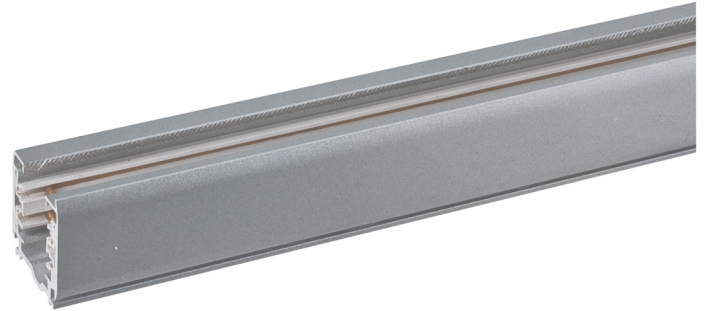

3-Phase Surface Track 2000mm

Silver-grey (RAL9006)

Ordernr: A0332003

Housing: Aluminium

Colour: silver-grey powder-coated (RAL 9003)

Weight: 1.7 Kg

Dimensions track: 2000 x 32.5 x 35 mm

Operating Power: 220-250V AC max 16A

Classification: IP-20

Available accessories:

<p>A0310002 Bending Tool for 3-ph. Track</p>	<p>A0333103 3-Phase Adapter Silver (RAL9006) Operating Power: 220-240V AC max. 6A IP-rate: IP-20</p>	<p>A0333203 3-Phase left feed-in connector Silver (RAL9006) Operating Power: 220-240V AC max. 16A IP-rate: IP-20</p>	<p>A0333213 3-Phase right feed-in connector Silver (RAL9006) Operating Power: 220-240V AC max. 16A IP-rate: IP-20</p>
<p>A0333403 3-Phase straight inner connector Silver (RAL9006) Operating Power: 220-240V AC max. 16A IP-rate: IP-20</p>	<p>A0333503 3-Phase flexible corner connector Silver (RAL9006) Operating Power: 220-240V AC max. 16A IP-rate: IP-20</p>	<p>A0333703 3-Phase left T-connector + power entry Silver (RAL9006) Oper. Power: 220-240V AC max. 16A IP-rate: IP-20</p>	<p>A0333713 3-Phase right T-connector + power entry Silver (RAL9006) Operat. Power: 220-240V AC max. 16A IP-rate: IP-20</p>
<p>A0333303 3-Phase endcap Silver (RAL9006) IP-20</p>	<p>A0333803 3-Phase Ceiling kit Silver (RAL9006)</p>	<p>A0333813 3-Phase Ceiling suspension kit incl. 1.5m steel wire Silver (RAL9006)</p>	<p>A0333823 3-Phase Ceiling suspension kit incl. 1.5m steel wire & Lead Silver (RAL9006)</p>