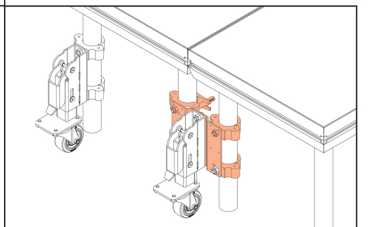

2x Halfcoupler

+ **1x Mounting plate**
Mounting to 2 stagelegs

Montage aan 2 podiumpoten
Mounting to 2 stagelegs