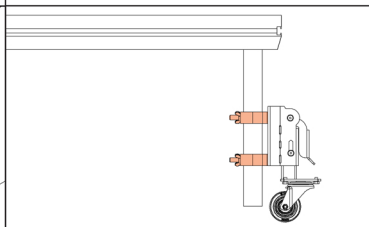

Hefwiel aan truss H30
Lifting wheel on truss H30

1x Montageplaat

Montage aan wanden van hout of metaal

1x Mounting plate

Mounting to wood or metal walls

Hefwiel aan hout of metaal
Lifting wheel on wood or metal

ENG OPTIONAL

You can attach the lifting wheel in a number of ways. To do this, the following (optional) accessories are required:

2x Halfcoupler

Montage aan podiumpoten

2x Halfcoupler

Mounting to stagelegs