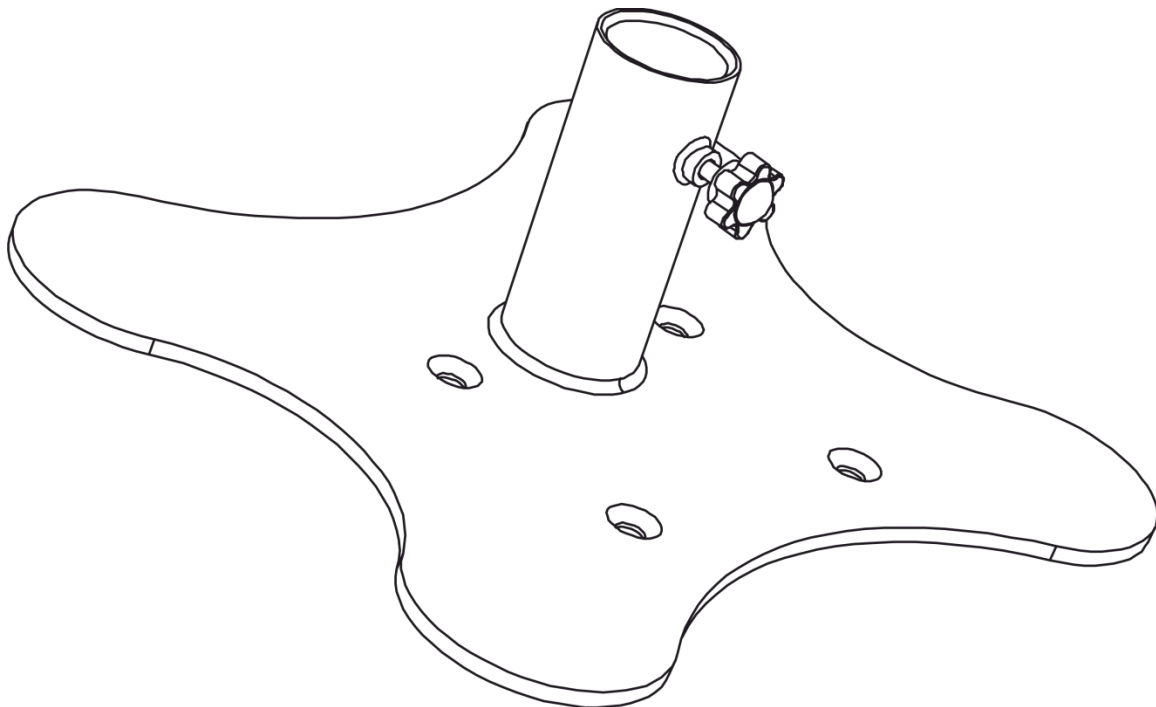

# Odin

AUDIOSYSTEMS BY DAP

**HANDLEIDING**

**NEDERLANDS**

**Odin PM-01 Buisadapter V1**

**Bestelcode: D3912**