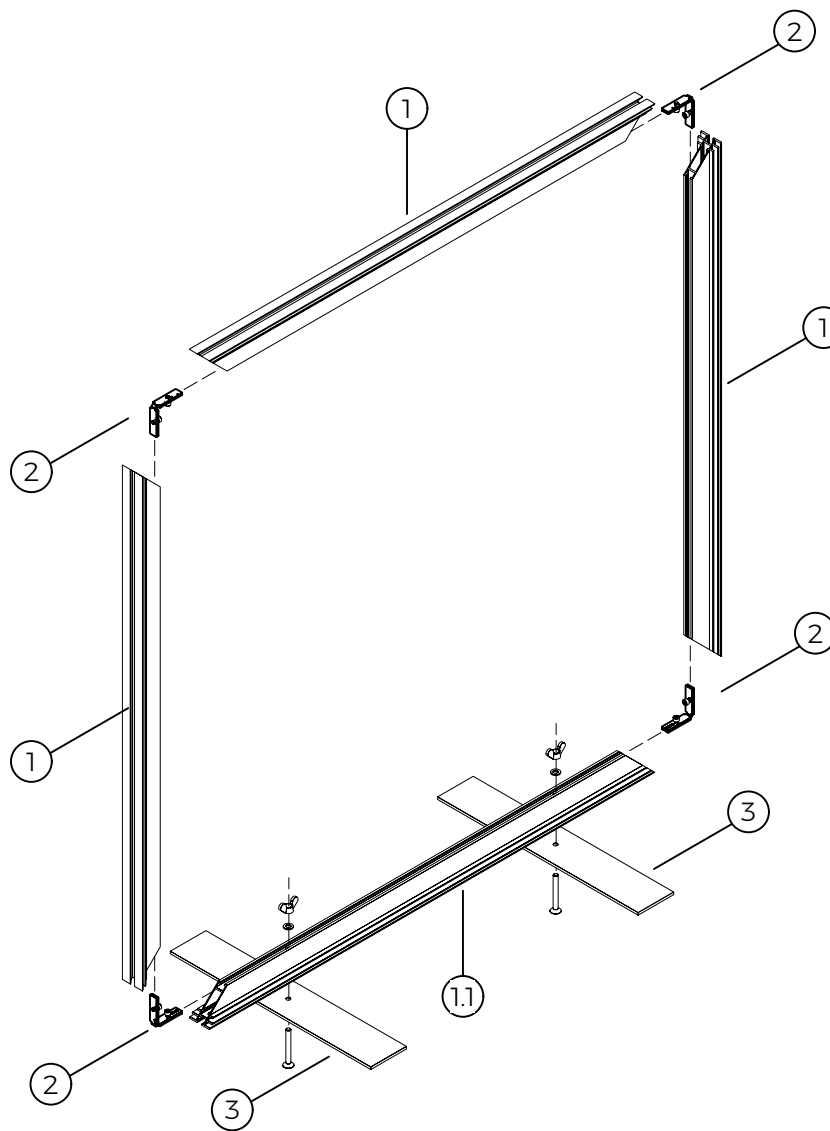

Double sided		
1.	Profile	4x
1.1	Profile (holes)	1x
2.	Corner connector	4x
3.	Baseplate set	2x

WENTEX INTERNATIONAL B.V.

Italiëlaan 4b
2391 PT Hazerswoude-Dorp

T +31 (0) 172 722475
F +31 (0) 172 722476

E info@wentex.eu
W www.wentex.eu

PROJECT NAME

SET Frame

CLIENT

ITEM NAME

Protection screens

ITEM CODE

MATERIAL INFO

SURFACE FINISH

SCALE	PAPER	DIMENSIONS
1:12	A4	cm

DRAWN BY	PRINT DATE
AJ	25.05.2020

REMARK

SHEET NUMBER

Sht-2