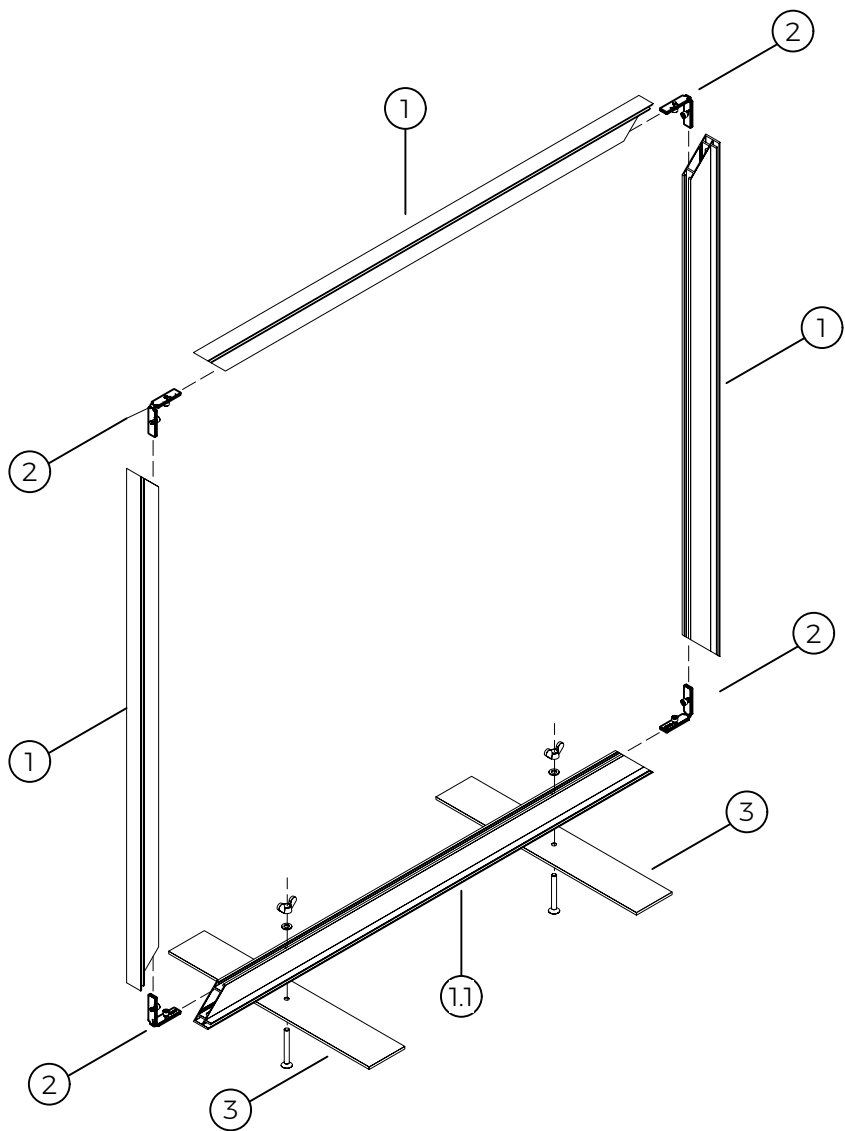

Single sided		
1.	Profile	4x
1.1	Profile (holes)	1x
2.	Corner connector	4x
3.	Baseplate set	2x